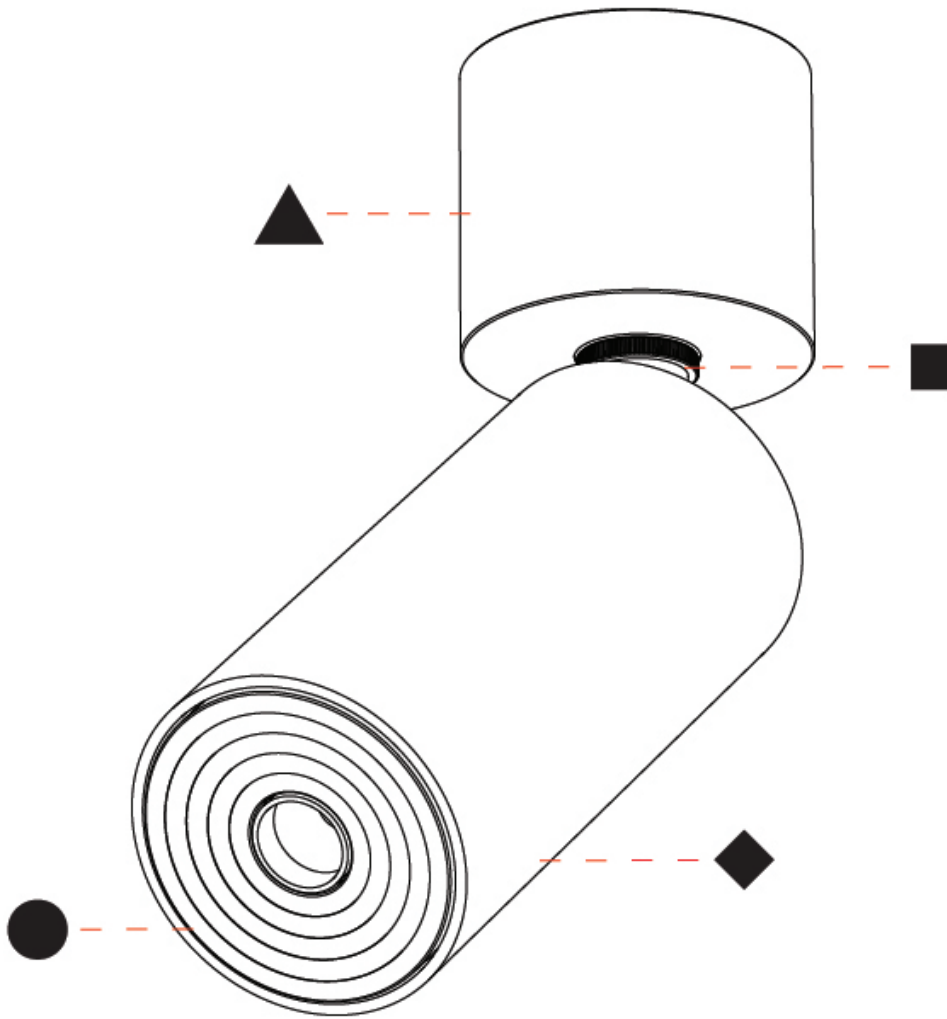

A3D375-

PROJECT

TYPE

SPECIFIER

QUANTITY

DATE

A