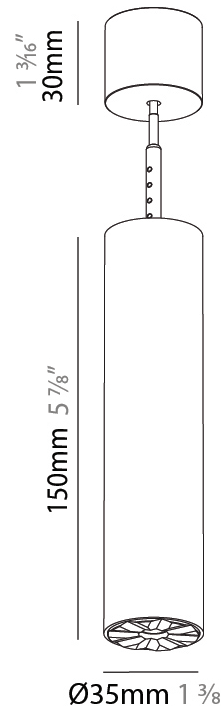

GENERAL

Series: Studio Collection
Subseries: Studio Collection 2
Partner: Prolicht
Division: Architectural
Installation: Suspension
Product Type: Pendant
Mounting Location: Ceiling
Light Distribution: Direct

PHYSICAL

Shape: Cylinder
Diameter (mm): 35
Diameter (in): 1 3/8
Height (mm): 150
Height (in): 5 7/8
Weight (kg): 0.38
Fixture Finish: SSR / BKV / CWI / CRY / HAB / UFT / ITA / RUA / FTG / MYG / LOD / PUS / FRO / FUP / KIA / POP / BLS / SPG / MEY / GOH / CHC / COM / ABZ / JAG / OBR / MOS / ROR
Accent Finish: ALU / PBR
Fixture Material: Extruded Aluminum
Cut-out Measurements: 45mm/1 3/4" Diameter

ELECTRICAL

Lamp Type: LED (Zhaga Standard)
Input Wattage (W): 6
Total Output Wattage (W): 5.4
Dimming: Tri-Mode (Non-Dimming and Phase Dimming (120Vac only) and 0-10V Dimming)
Driver Included: No
Driver Location: Remote
Driver Type: Constant Current - Universal
Driver Class: Class 2
Housing: ENCP3
Input Voltage (V): 120 - 277
Constant Current (MA): 500

LED

Color Temperature (°K): 2700 / 3000 / 3500 / 4000
Max. Delivered Lumen (lm): 310 / 328 / 347 / 356
Nominal Lumen (lm): 460 / 487 / 514 / 528
CRI: >90 CRI
Lamp Life (hrs): 50000

OPTICAL

Beam Angle: 32 / 58

RATINGS AND CERTIFICATIONS

Certified By: CSA Certified to UL and CSA Standards
IP rating: IP40

PROJECT
TYPE
SPECIFIER
QUANTITY
DATE