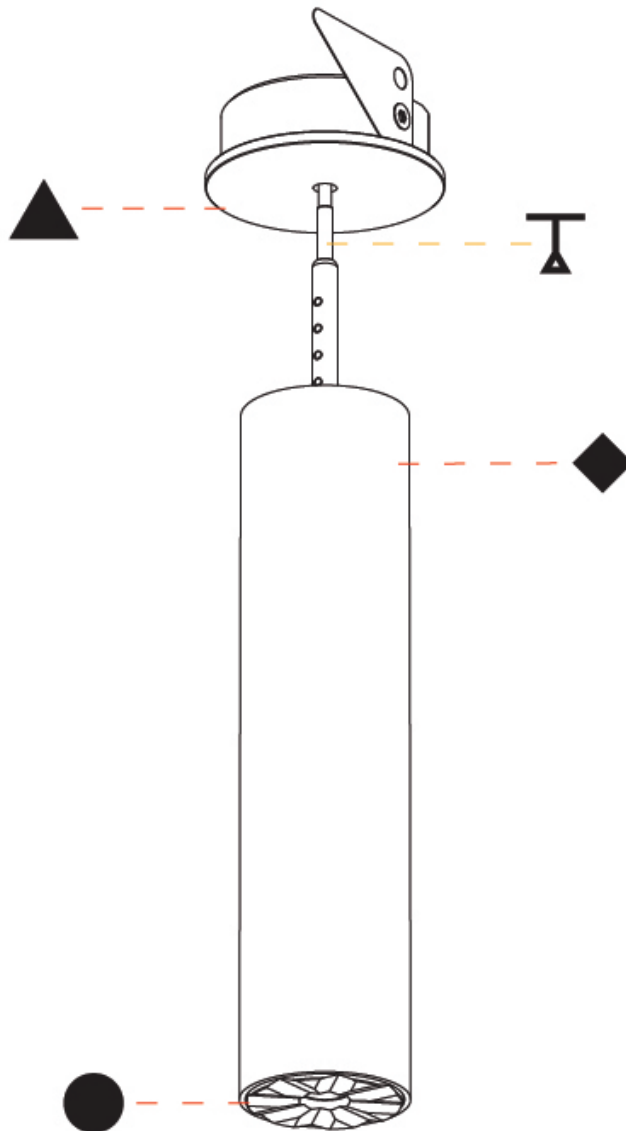

STUDIO COLLECTION 2 SUSPENSION

A300804-

PROJECT
TYPE
SPECIFIER
QUANTITY
DATE

A